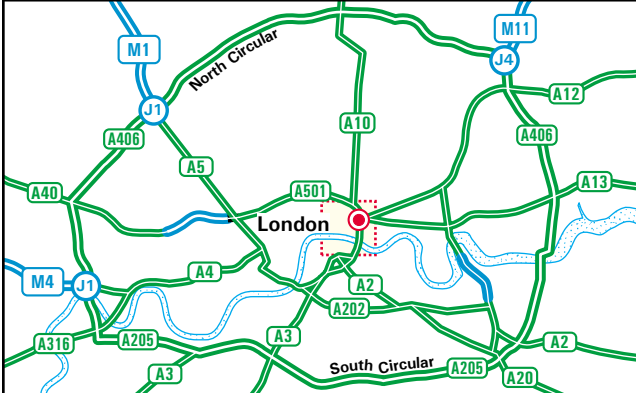

### By Underground

- The nearest Underground station is Tower Hill which is on the Circle and District lines.
- Alternatively Aldgate, is on the Metropolitan and Circle Lines.
- Bank is on the Central & Northern and Waterloo & City Lines.

### By DLR

- Tower Gateway station is on the Docklands Light Railway (DLR).

### By Train

- The nearest British rail station is Fenchurch Street, which receives services from Basildon, Southend and Purfleet.
- Liverpool Street Station receives services from East Anglia and the North East.

### By Bus

- Bus Services 15, 25, 42, 78 & 100 all stop on Minories.
- Bus Services 15B, 40 67 & 253 all stop at Aldgate Bus Station.